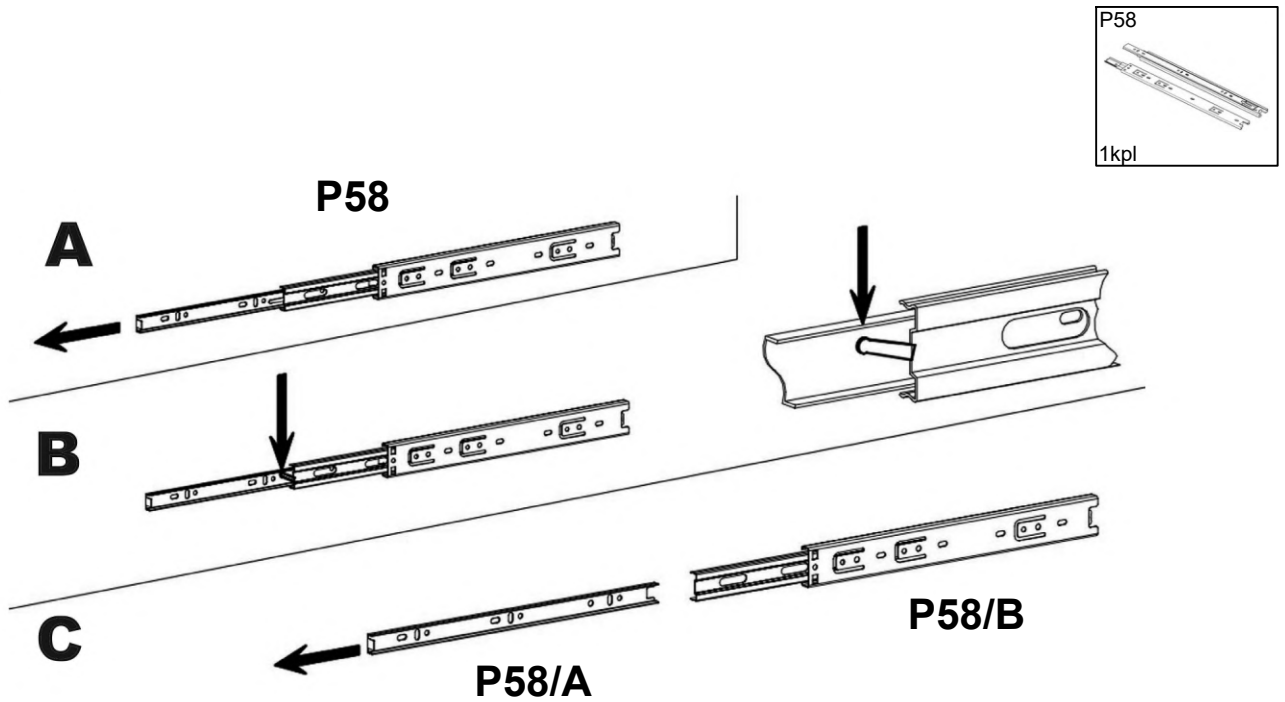

SURF / WAVE - RTV 2D1S

SURF/WAVE RTV 2D1S - 31032023

6