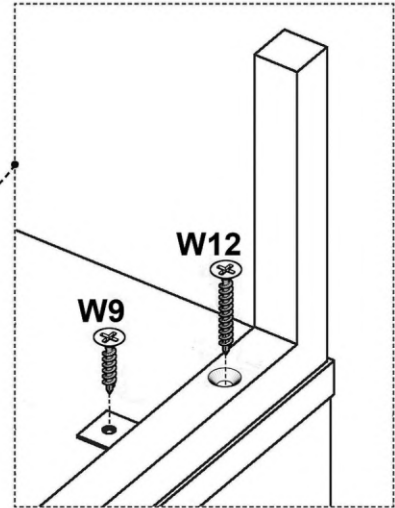

SURF / WAVE - RTV 2D1S

SURF/WAVE RTV 2D1S - 31032023

18