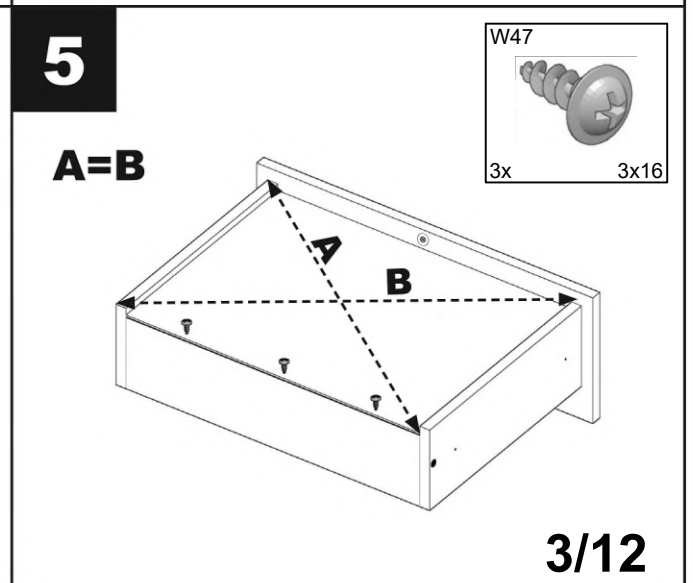

SURF / WAVE - RTV 2D1S

SURF/WAVE RTV 2D1S - 31032023