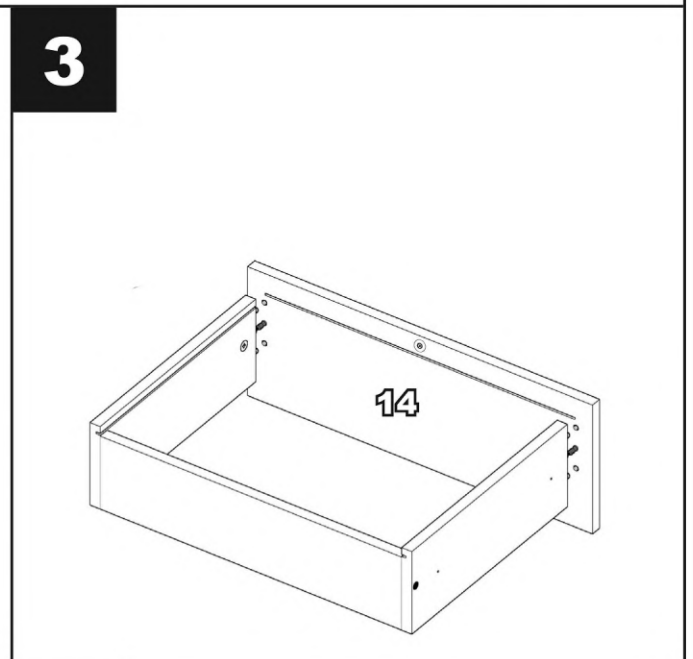

SURF / WAVE - RTV 2D1S

SURF/WAVE RTV 2D1S - 31032023