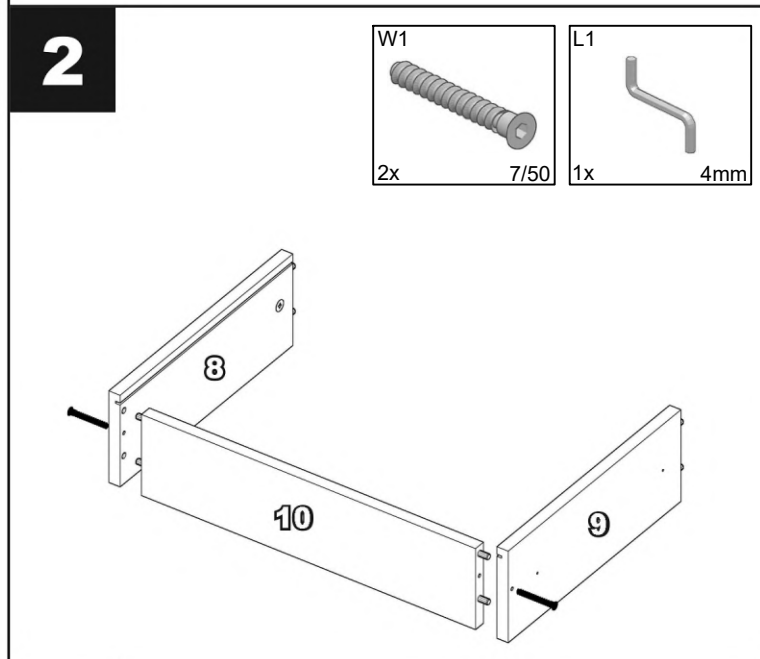

SURF / WAVE - RTV 2D1S

SURF/WAVE RTV 2D1S - 31032023