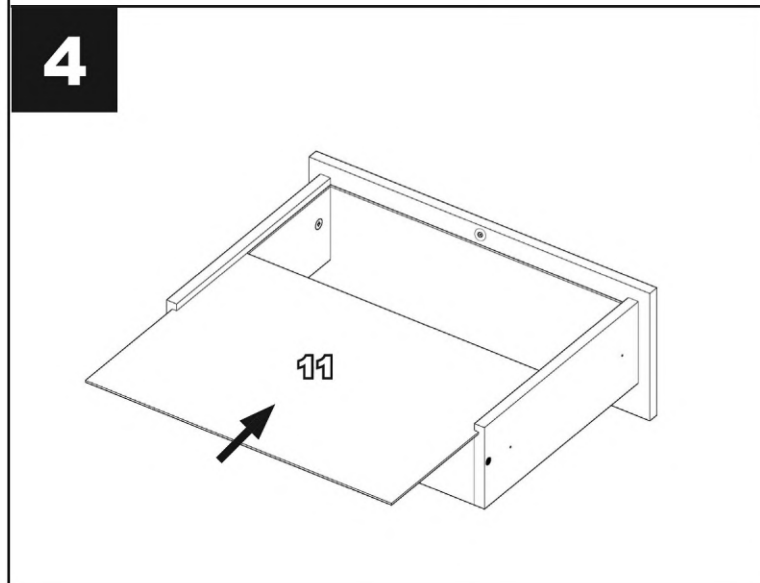

SURF / WAVE - RTV 2D1S

SURF/WAVE RTV 2D1S - 31032023