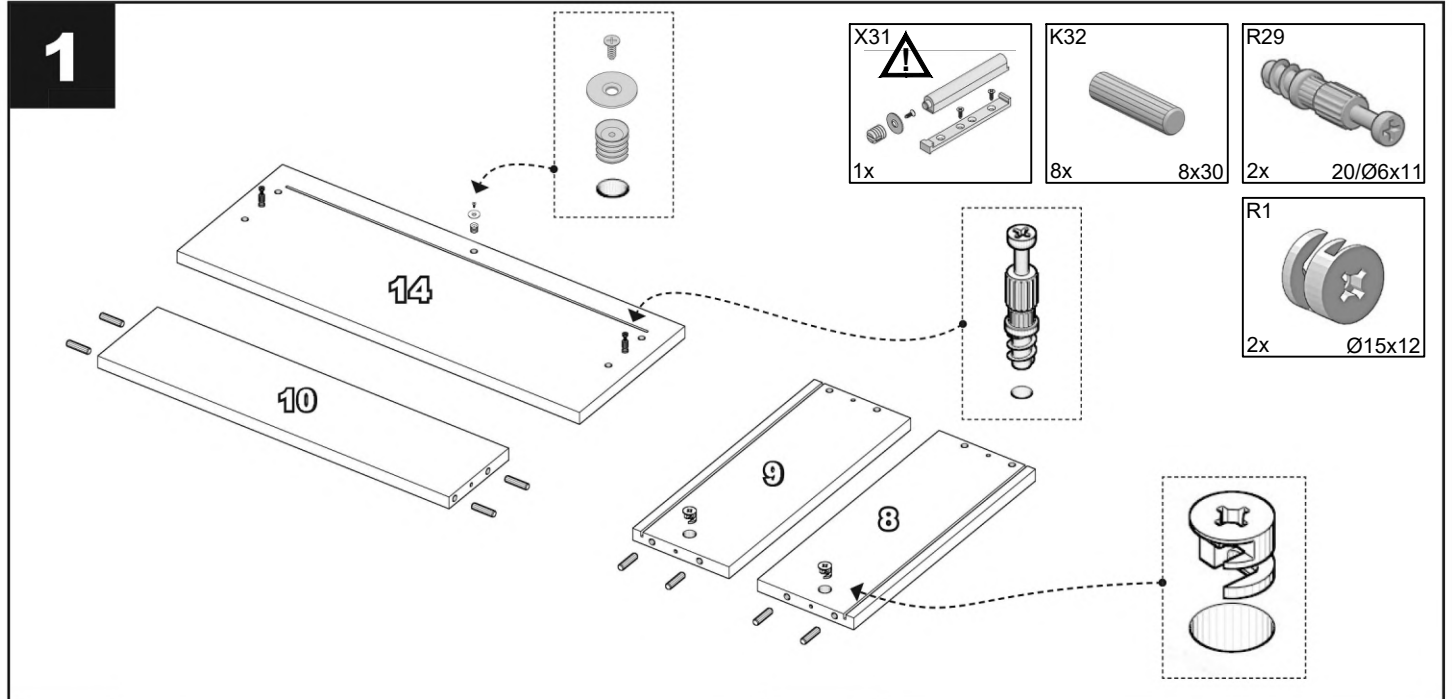

SURF / WAVE - RTV 2D1S

SURF/WAVE RTV 2D1S - 31032023