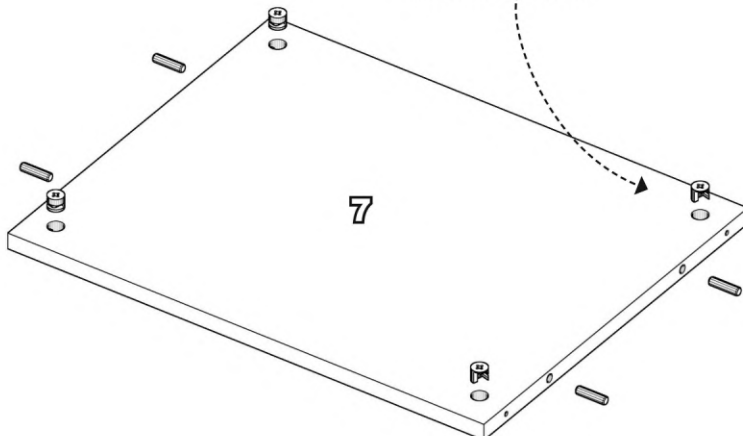

SURF / WAVE - RTV 2D1S

SURF/WAVE RTV 2D1S - 31032023

8

9